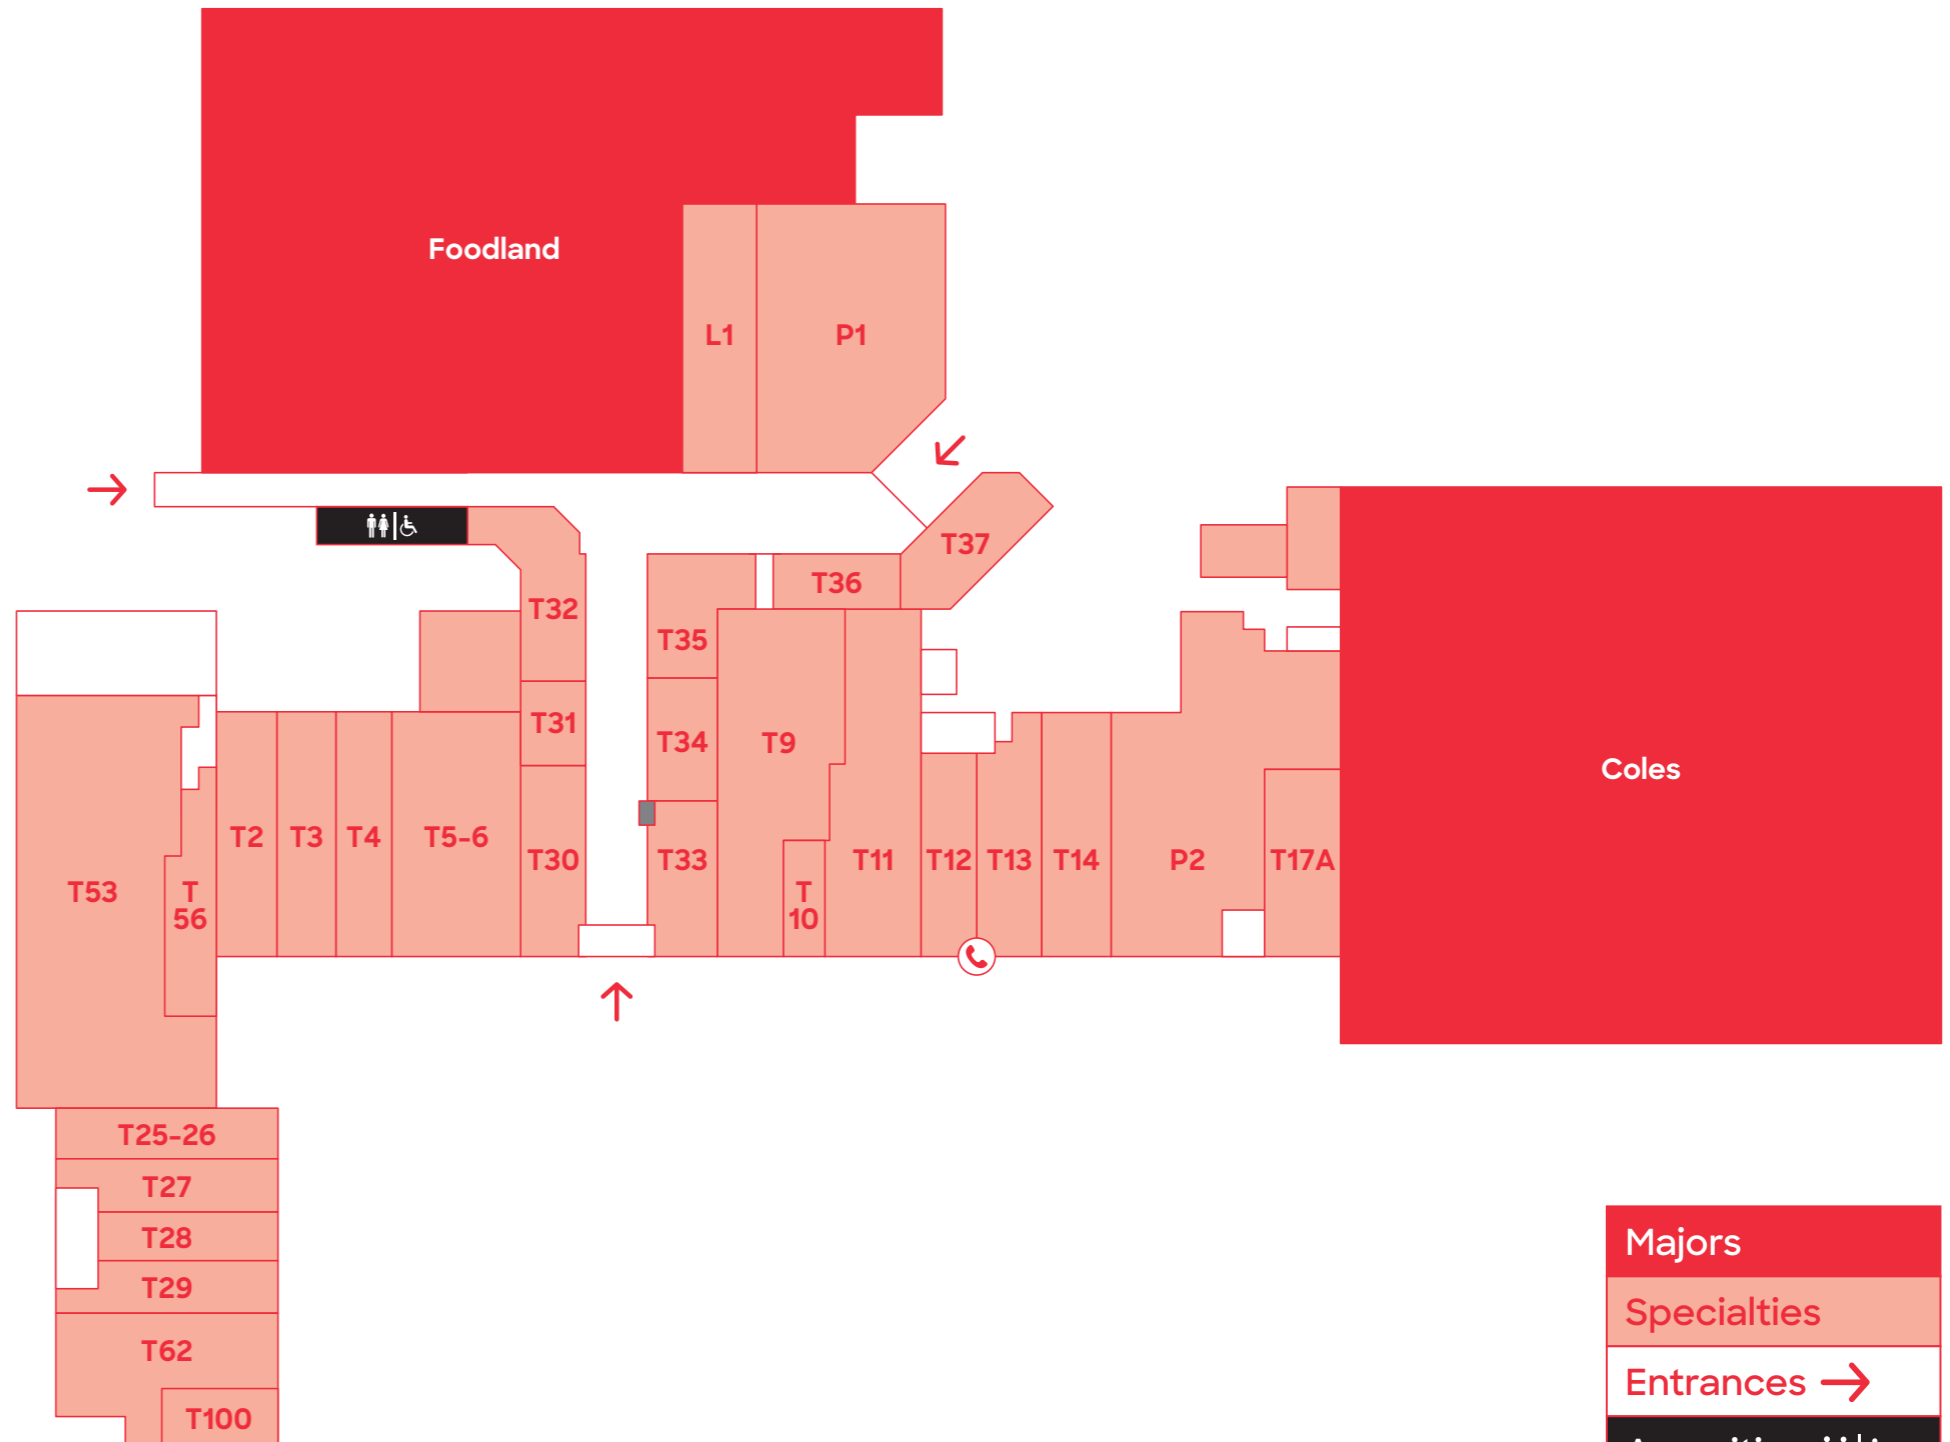

FINDON SHOPPING CENTRE

- T2 Boutique Mon Ami
- T3 The Grind
- T4 H & R Block
- T5-6 Metro Fresh Fruit & Veg
- T9 National Australia Bank
- T10 Smokemart & Giftbox
- T11 Rex Newsagency
- T12 Mona Lisa Hairdresser
- T13 National Dental Care
- T14 Charcoal Pit
- T25-26 Astetica Beauty
- T27 Barber Boys
- T28 Findon Massage
- T29 Bakers Delight
- T30 In Thing Homewares
- T31 Cherry Blossom Sushi
- T32 Bread Works
- T33 Ann's Natural Health
- T34 Femme Shoes & Gifts
- T35 Oreo Cafe
- T36 Photos & More
- T53 Charles Sturt Library
- T56 Chiangmai Thai Restaurant
- T62 Australia Post
- T100 Subway
- L1 Cellarbrations
- P1 Vacant
- P2 National Pharmacies

Majors
Specialties
Entrances →
Amenities ♿
ATMS (Bank SA & ANZ)